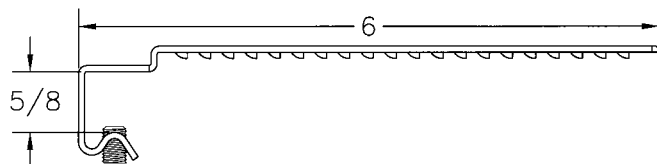

Installation Instructions

829R

Typical Installation

829R Dimensions

729RS-2 optional strap dimensions

729RS-3 optional strap dimensions

Title

Installation instructions for 929R series sliding door ratchet lock

Series

829R

Barrel Length

n/a

Bolt type

Ratchet

Mounting

Surface