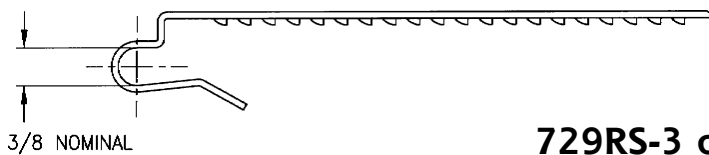

Installation Instructions

829R

Typical Installation

829R Dimensions

729RS-2 optional strap dimensions

729RS-3 optional strap dimensions

Title

Installation instructions for 929R series sliding door ratchet lock

Series

829R

Barrel Length

n/a

Bolt type

Ratchet

Mounting

Surface