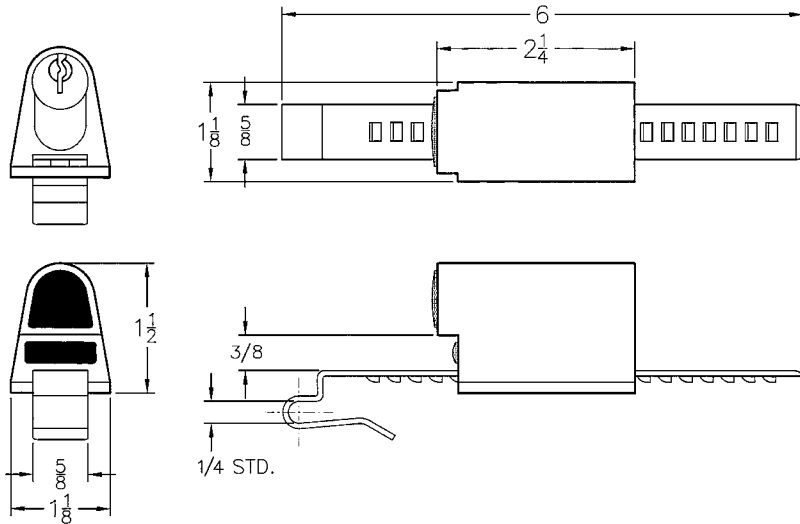

Installation Instructions

829R

Typical Installation

829R Dimensions

729RS-2 optional strap dimensions

729RS-3 optional strap dimensions

Title

Installation instructions for 929R series sliding door ratchet lock

Series

829R

Barrel Length

n/a

Bolt type

Ratchet

Mounting

Surface